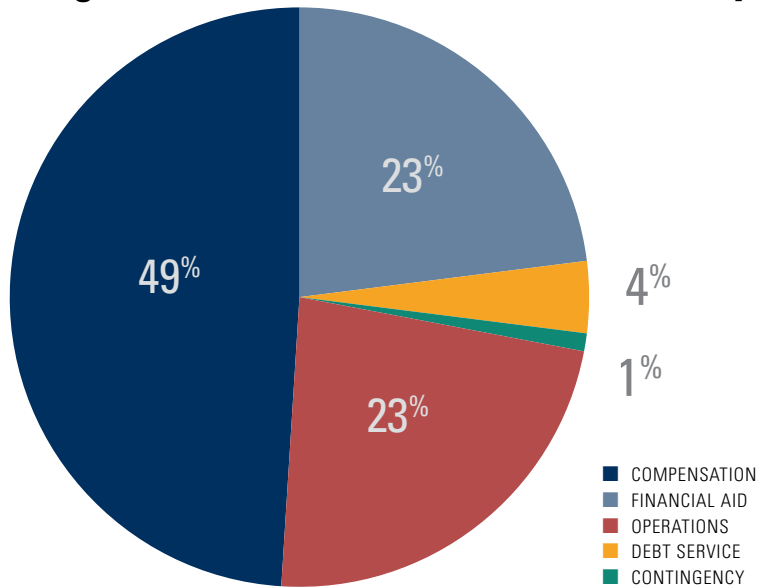

Preliminary Expense by Function

Budget: $140.6 million
Comprehensive Fee: $62,965
Endowment Distribution $12.7 million

Annual Fund $5.9 million
Financial Aid $32.1 million
Enrollment: 1830 Full-time Undergraduate

Student/Faculty Ratio: 9:1
Debt (6/30/16): $77.8 million
Net Assets (6/30/16): $339 million

EXPENSE ALLOCATION *(as of June 30, 2016)*

Expense Budget