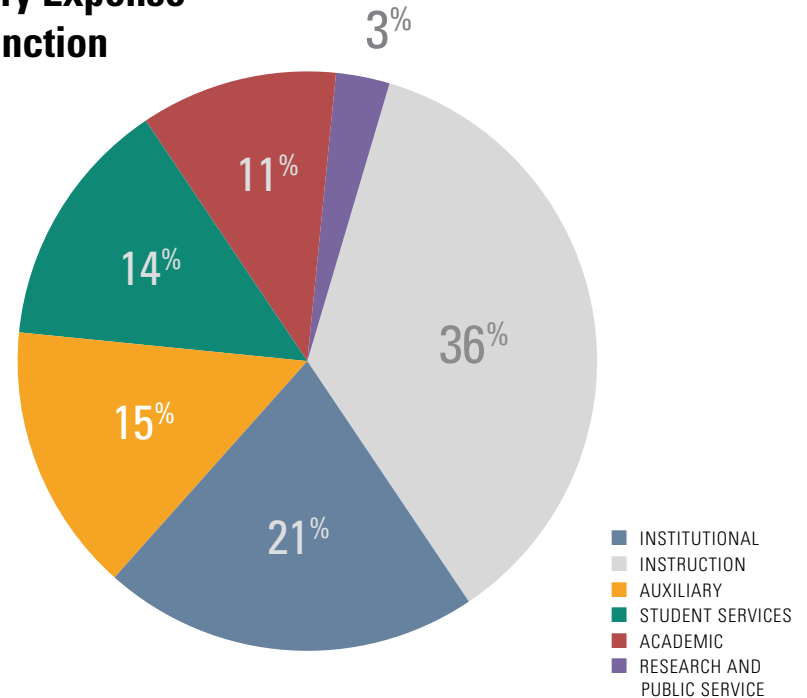

Preliminary Expense by Function