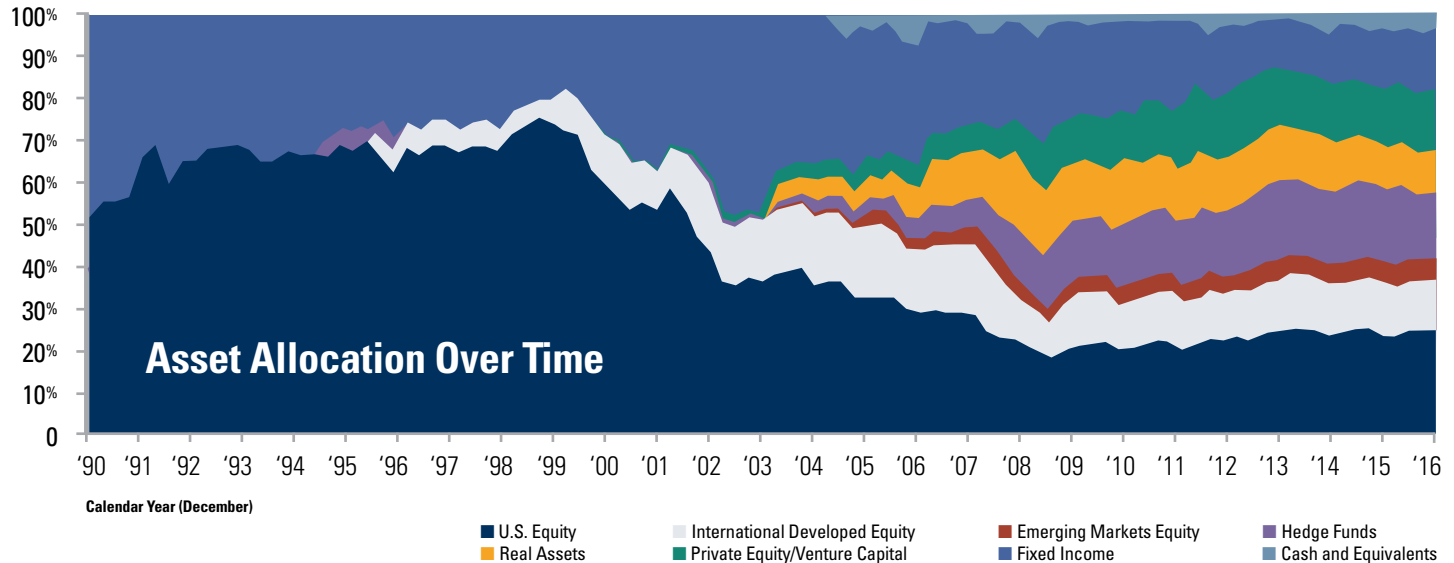

ENDOWMENT PORTFOLIO MARKET VALUE AND INVESTMENT RETURN

- U.S. Equity
- International Developed Equity
- Emerging Markets Equity
- Hedge Funds
- Real Assets
- Private Equity/Venture Capital
- Fixed Income
- Cash and Equivalents